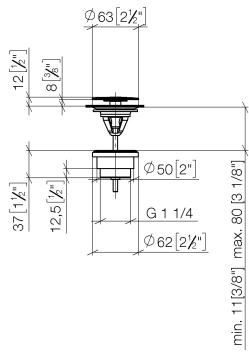

**Basin Waste without press-closing 1 1/4" - Brushed Light Gold**

IMO

10 126 970

Fits: IMO, LULU, MADISON, MEM, TARA,  
CL.1, LISSÉ, VAIA, META, CYO

	Brushed Light Gold	10 126 970-27
	Chrome	10 126 970-00
	Brushed Platinum	10 126 970-06
	Platinum	10 126 970-08
	Durabass (23kt Gold)	10 126 970-09
	Dark Chrome	10 126 970-19
	Light Gold	10 126 970-26
	Brushed Durabass (23kt Gold)	10 126 970-28
	Matte Black	10 126 970-33
	Brushed Bronze	10 126 970-42
	Brushed Champagne (22kt Gold)	10 126 970-46
	Champagne (22kt Gold)	10 126 970-47
	Brushed Chrome	10 126 970-93
	Brushed Dark Platinum	10 126 970-99

## Basin Waste without press-closing 1 1/4" - Brushed Light Gold

---

IMO

10 126 970

Only suitable for sinks without an overflow.

10 126 970

mm [inches]

10 126 970

### Spare parts list

No.	Item Number	Name	Quantity used	Delivery time
1	09 31 20 097-27	plug	1	60
2	09 30 30 179 90	screw	1	2
3	09 11 01 038-27	cup	1	60
4	09 14 05 061 90	seal	1	2
5	09 14 03 153 90	seal	1	2
6	09 11 10 156-27	connection	1	60