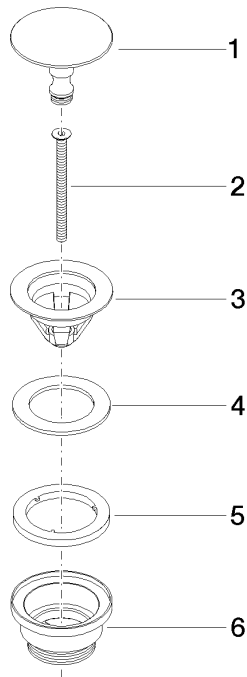

**Basin Waste without press-closing 1 1/4" - Brushed Light Gold**

IMO

10 126 970

Fits: IMO, LULU, MADISON, MEM, TARA,  
CL.1, LISSÉ, VAIA, META, CYO

	Brushed Light Gold	10 126 970-27
	Chrome	10 126 970-00
	Brushed Platinum	10 126 970-06
	Platinum	10 126 970-08
	Durabass (23kt Gold)	10 126 970-09
	Dark Chrome	10 126 970-19
	Light Gold	10 126 970-26
	Brushed Durabass (23kt Gold)	10 126 970-28
	Matte Black	10 126 970-33
	Brushed Bronze	10 126 970-42
	Brushed Champagne (22kt Gold)	10 126 970-46
	Champagne (22kt Gold)	10 126 970-47
	Brushed Chrome	10 126 970-93
	Brushed Dark Platinum	10 126 970-99

## Basin Waste without press-closing 1 1/4" - Brushed Light Gold

---

IMO

10 126 970

Only suitable for sinks without an overflow.

10 126 970

mm [inches]

10 126 970

### Spare parts list

No.	Item Number	Name	Quantity used	Delivery time
1	09 31 20 097-27	plug	1	60
2	09 30 30 179 90	screw	1	2
3	09 11 01 038-27	cup	1	60
4	09 14 05 061 90	seal	1	2
5	09 14 03 153 90	seal	1	2
6	09 11 10 156-27	connection	1	60